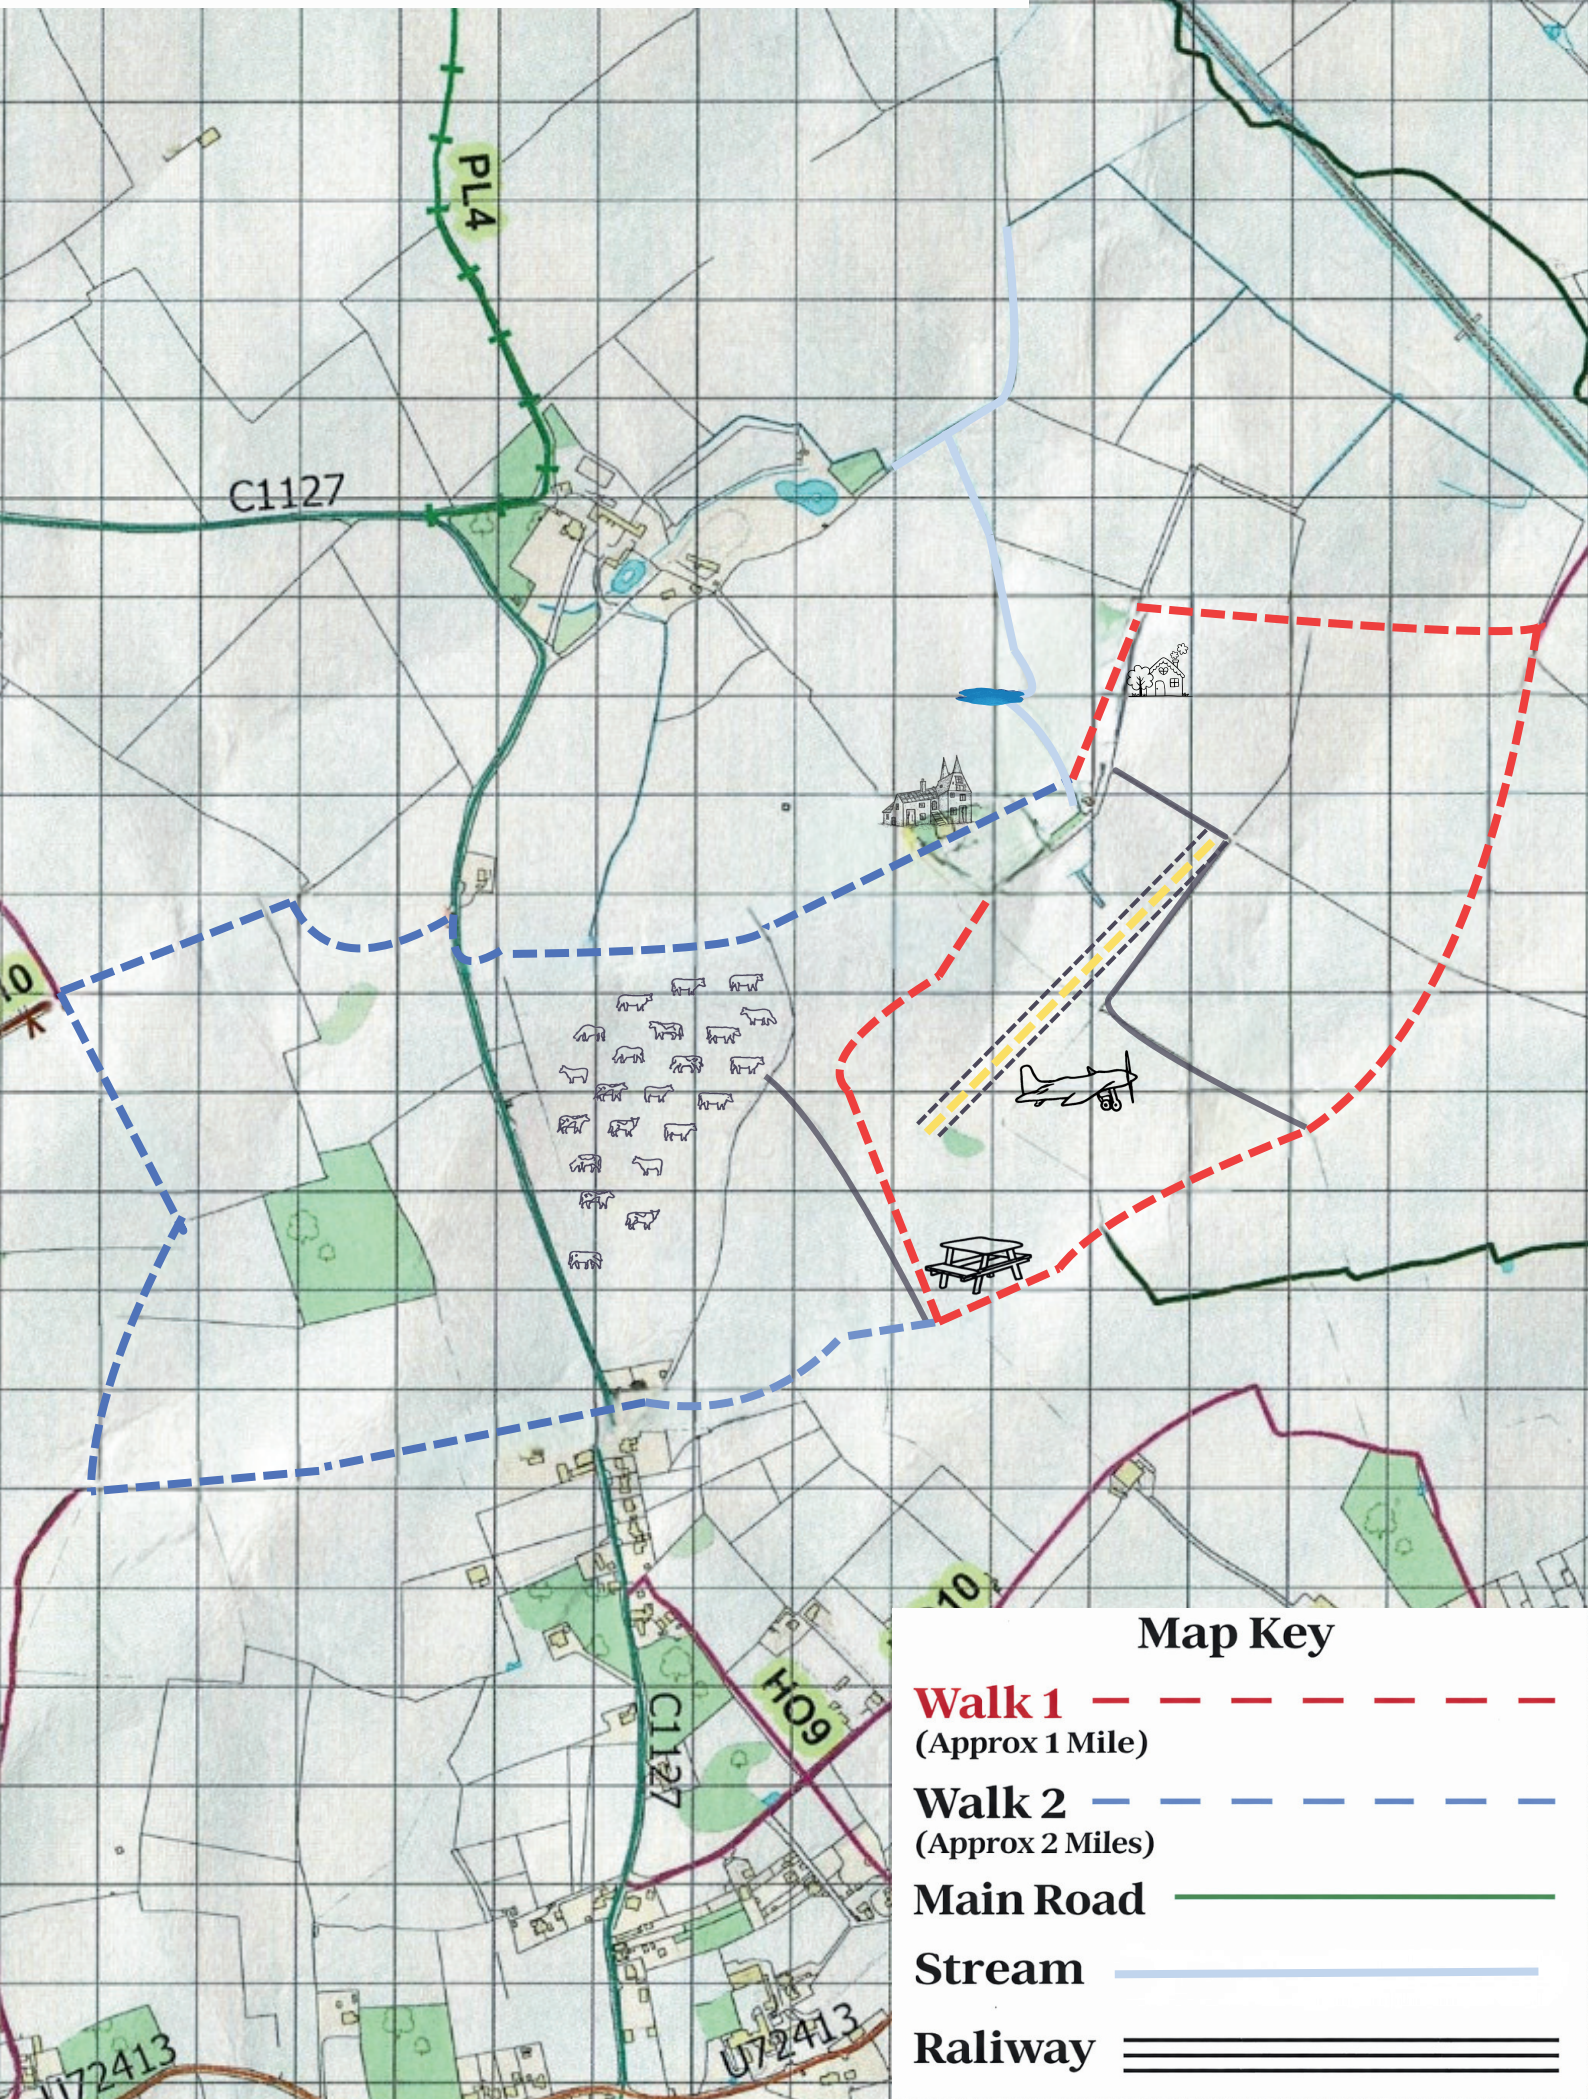

Lyde Court Footpaths

Map Key

- Walk 1** — — — — — (Approx 1 Mile)
- Walk 2** — — — — — (Approx 2 Miles)
- Main Road** —————
- Stream** —————
- Railway** =====